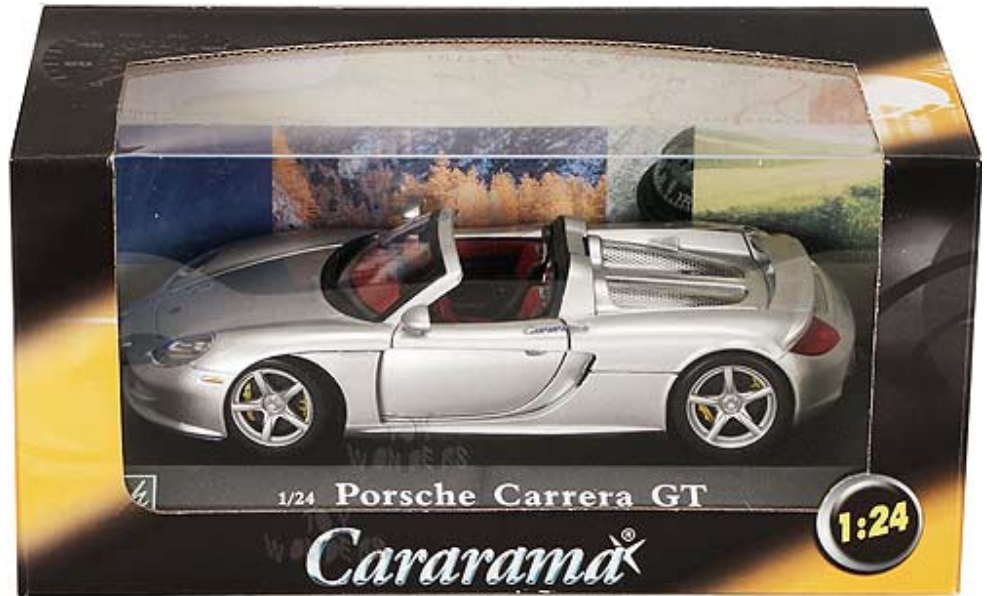

Toy Wonders, Inc
234 Moonachie Rd./Moonachie, NJ 07074
www.toywonders.com

Search

about us | contact us | FAQ | adv. search | view cart | my account

DIECAST

TOYS

NEW ARRIVALS | CUSTOM IMPRINTING | SPECIALS | LINKS

Toy Wonders: Your Wholesale Source for Toys & Diecast 1/18 1/24 1/32 & 1/64 scale collector model cars

Cararama - Porsche Carrera GT Convertible (1:24, Silver) 125-005

[Our Products: Vehicle Scales](#) > [1:24 Scale](#)

Item#: 125-005

125-005 Cararama - Porsche Carrera GT Convertible. 1:24 scale diecast collectible model car. This Porsche Carrera is a 7"Lx 2.75"Wx 1.75"H die cast metal car with openable doors, hood & trunk, free wheeling. Sits on a display plaque. The Porsche Carrera is manufactured by Cararama. Each individually packed in a window box WB, and box size is 9.25"L x 4.25"W x 4.5"H. Item 125-005 is in SILVER color.

Case pack: 12 pcs.
Sold in lots of 2 pcs.
Price quoted is for 1 pcs.

MSRP: $8.99

www.toywonders.com

[Add to Wishlist](#)

NOTE: Any color information presented is deemed accurate by not guaranteed.

[Previous Item](#)

[Next Item](#)

Customers that have purchased this product have also considered:

[Maisto - Porsche 911 Turbo Cabriolet Convertible (1:18, Silver) 31660](#)
MSRP $24.99

[Maisto - Porsche 911 Carrera 4S Cabriolet (1:18, Blue) 31661](#)
MSRP $24.99

[Maisto - Porsche 911 Carrera 4S Cabriolet (1:18, Grey) 31661](#)
MSRP $24.99

[Motormax - Porsche 911 (1:18, Black) 73101](#)
MSRP $29.99