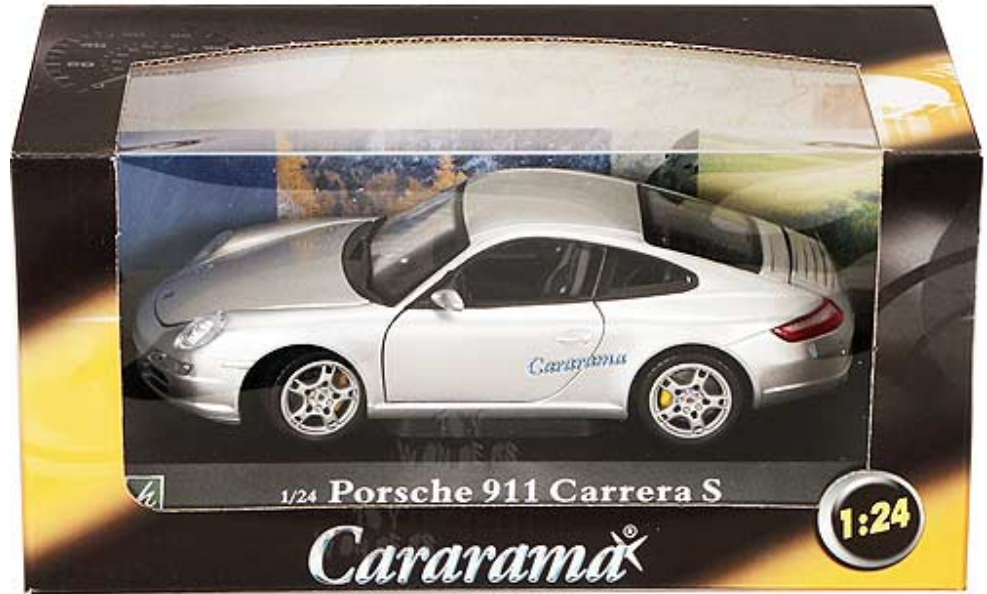

Toy Wonders, Inc
234 Moonachie Rd./Moonachie, NJ 07074
www.toywonders.com

Search

[about us](#) |
[contact us](#) |
[FAQ](#) |
[adv. search](#) |
[view cart](#) |
[my account](#)

DIECAST

TOYS

[NEW ARRIVALS](#) |
[CUSTOM IMPRINTING](#) |
[SPECIALS](#) |
[LINKS](#)

Toy Wonders: Your Wholesale Source for Toys & Diecast 1/18 1/24 1/32 & 1/64 scale collector model cars

Cararama - Porsche 911 Carrera S Hard Top (1:24, Silver) 125-026

Our Products: [Diecast Manufacturers](#) > [Cararama](#)

Item#: 125-026

125-026 Cararama - Porsche 911 Carrera S Hard Top. 1:24 scale diecast collectible model car. This Porsche 911 Carrera S is a 7"Lx 2.5"Wx 1.75"H die cast metal car with openable doors, hood & trunk, free wheeling. Sits on a display plaque. The Porsche 911 Carrera S is manufactured by Cararama. Each individually packed in a window box WB, and box size is 9.25"L x 4.25"W x 4.5"H. Item 125-026 is in SILVER color.

Case pack: 12 pcs.
Sold in lots of 2 pcs.
Price quoted is for 1 pcs.

MSRP: $8.99

TOY WONDERS

www.toywonders.com

Add to Wishlist

NOTE: Any color information presented is deemed accurate by not guaranteed.

Previous Item

Next Item

Customers that have purchased this product have also considered:

[Cararama - Porsche Carrera GT Convertible (1:24, Silver)](#)

125-005

MSRP $8.99

[Maisto - Porsche 911 Turbo Cabriolet Convertible (1:18, Silver) 31660](#)

MSRP $24.99

[Maisto - Porsche 911 Carrera 4S Cabriolet (1:18, Blue) 31661](#)

MSRP $24.99

[Maisto - Porsche 911 Carrera 4S Cabriolet (1:18, Grey) 31661](#)

MSRP $24.99