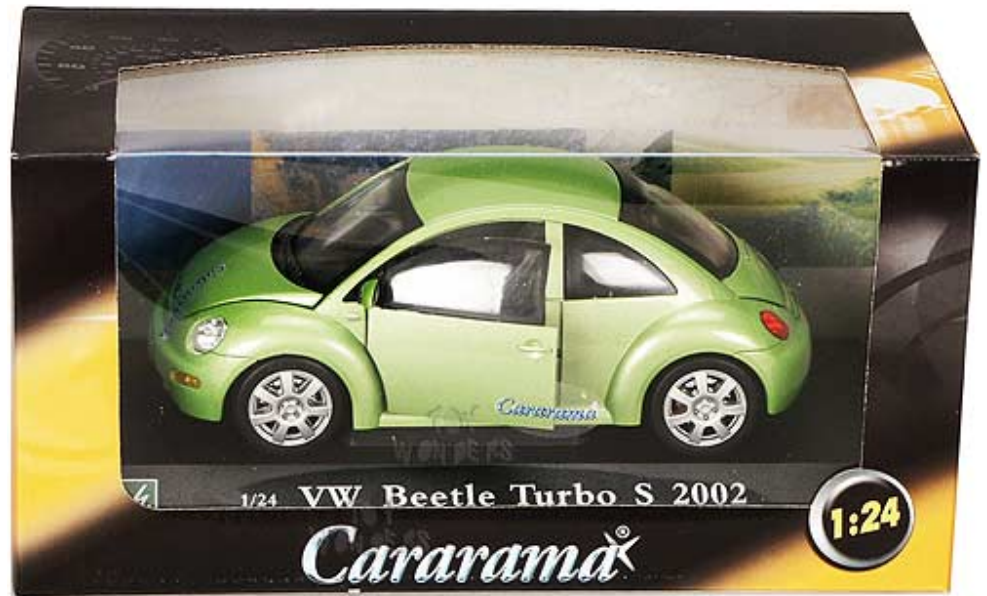

Toy Wonders, Inc
234 Moonachie Rd./Moonachie, NJ 07074
www.toywonders.com

Search

about us | contact us | FAQ | adv. search | view cart | my account

DIECAST

TOYS

NEW ARRIVALS | CUSTOM IMPRINTING | SPECIALS | LINKS

Toy Wonders: Your Wholesale Source for Toys & Diecast 1/18 1/24 1/32 & 1/64 scale collector model cars

Cararama - Volkswagen Beetle Turbo S Hard Top (2002, 1:24, Green) 125-021

Our Products: [Vehicle Scales](#) > [1:24 Scale](#)

Item#: 125-021

125-021 Cararama - 2002 VW Beetle Turbo S Hard Top. 1:24 scale diecast collectible model car. This Volkswagen Beetle is a 6.5"Lx 2.5"Wx 2.25"H die cast metal car with openable doors, hood & trunk, free wheeling. Sits on a display plaque. The VW Beetle is manufactured by Cararama. Each individually packed in a window box WB, and box size is 9.25"L x 4.25"W x 4.5"H. Item 125-021 is in GREEN color.

Case pack: 12 pcs.
Sold in lots of 2 pcs.
Price quoted is for 1 pcs.

MSRP: $8.99

Add to Wishlist

NOTE: Any color information presented is deemed accurate by not guaranteed.

www.toywonders.com

Previous Item

Next Item

Customers that have purchased this product have also considered:

[Kinsmart - Volkswagen Classic Beetle Hard Top (1967, 1:64, Asstd.) 2540D](#)
MSRP $2.49

[Superior - Volkswagen New Beetle (1:32, Asstd.) 5743D](#)
MSRP $6.99

[Maisto G-Ridez - Volkswagen Beetle Hard Top (1:24, Asstd.) 34023](#)
MSRP $17.99

[Superior - Volkswagen New Beetle Police (1:32, Black/White) 5415D](#)
MSRP $7.99