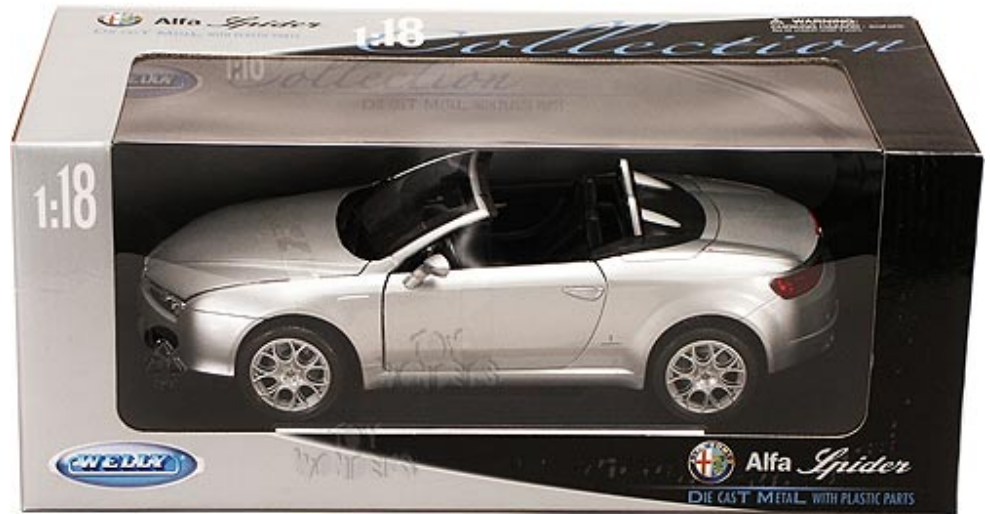

Toy Wonders, Inc
234 Moonachie Rd./Moonachie, NJ 07074
www.toywonders.com

[Search](#)

[about us](#) [contact us](#) [FAQ](#) [adv. search](#) [view cart](#) [my account](#)

[DIECAST](#)

[TOYS](#)

[NEW ARRIVALS](#)

[CUSTOM IMPRINTING](#)

[SPECIALS](#)

[LINKS](#)

Toy Wonders: Your Wholesale Source for Toys & Diecast 1/18 1/24 1/32 & 1/64 scale collector model cars

Welly - Alfa Spider Convertible (1:18, Sliver) 18007CS

[Our Products: Vehicle Scales](#) > [1:18 Scale](#)

Item#: 18007CS

18007CS WELLY - Alfa Spider Convertible. 1:18 scale diecast collectible model car.

This Alfa Spider is a 9.25"Lx 3.75"Wx 2.5"H diecast collection car with openable hood, doors & trunk. It features steerable front wheels, detail components, and is mounted on a display stand. This Alfa Spider is manufactured by Welly. Item 18007 is in SILVER color. Individually packed in a window box. Box size: 12.25"Lx 5.75"Wx 5"H.

To see more Welly die-cast collector models ([click here](#)).

Case pack: 6 pcs.

Price quoted is for 1 pcs.

MSRP: $27.95

Toy Wonders

www.toywonders.com

[Add to Wishlist](#)

NOTE: Any color information presented is deemed accurate by not guaranteed.

[Previous Item](#)

[Next Item](#)

Customers that have purchased this product have also considered:

[Ricko - Alfa 147 (1:18, Red)](#)

[32111](#)

MSRP $29.99

[Ricko - Alfa 147 (1:18, Silver)](#)

[32111](#)

MSRP $29.99

[Cararama - Alfa Romeo 156 Hard Top (1:24, Red) 125-035](#)

MSRP $8.99

[Welly - Alfa Spider Soft Top (1:18, Red) 18007R](#)

[18007R](#)

MSRP $27.95