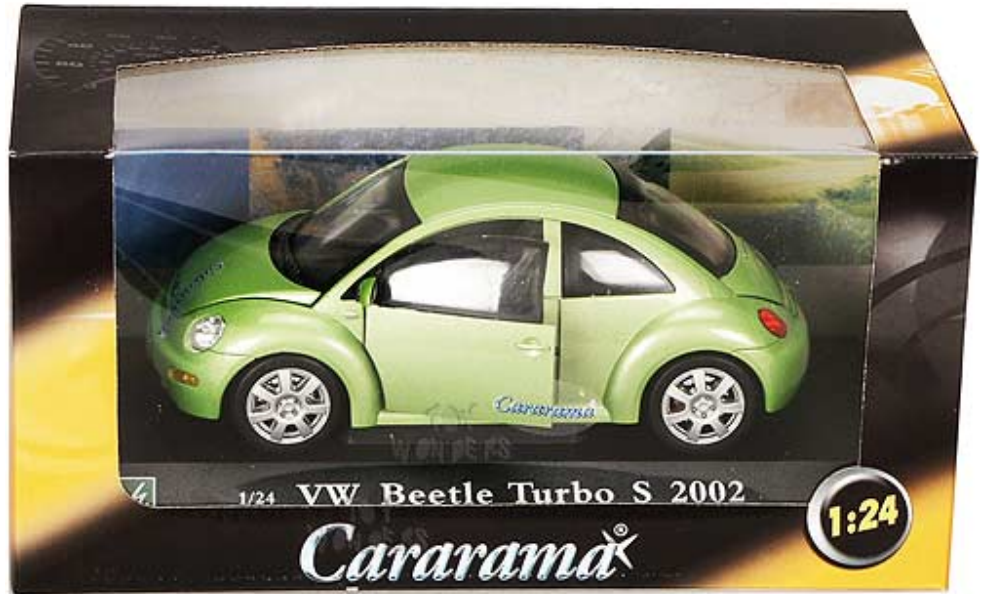

Toy Wonders, Inc
234 Moonachie Rd./Moonachie, NJ 07074
www.toywonders.com

Search

[about us](#) [contact us](#) [FAQ](#) [adv. search](#) [view cart](#) [my account](#)

DIECAST

TOYS

[NEW ARRIVALS](#) | [CUSTOM IMPRINTING](#) | [SPECIALS](#) | [LINKS](#)

Toy Wonders: Your Wholesale Source for Toys & Diecast 1/18 1/24 1/32 & 1/64 scale collector model cars

Cararama - Volkswagen Beetle Turbo S Hard Top (2002, 1:24, Green) 125-021

[Our Products: Vehicle Scales](#) > [1:24 Scale](#)

Item#: 125-021

125-021 Cararama - 2002 VW Beetle Turbo S Hard Top. 1:24 scale diecast collectible model car. This Volkswagen Beetle is a 6.5"Lx 2.5"Wx 2.25"H die cast metal car with openable doors, hood & trunk, free wheeling. Sits on a display plaque. The VW Beetle is manufactured by Cararama. Each individually packed in a window box WB, and box size is 9.25"L x 4.25"W x 4.5"H. Item 125-021 is in GREEN color.

Case pack: 12 pcs.
Sold in lots of 2 pcs.
Price quoted is for 1 pcs.

MSRP: $8.99

[Add to Wishlist](#)

NOTE: Any color information presented is deemed accurate by not guaranteed.

www.toywonders.com

[Previous Item](#)

[Next Item](#)

Customers that have purchased this product have also considered:

[Kinsmart - Volkswagen Classic Beetle Hard Top (1967, 1:64, Asstd.) 2540D](#)
MSRP $2.49

[Superior - Volkswagen New Beetle (1:32, Asstd.) 5743D](#)
MSRP $6.99

[Maisto G-Ridez - Volkswagen Beetle Hard Top (1:24, Asstd.) 34023](#)
MSRP $17.99

[Superior - Volkswagen New Beetle Police (1:32, Black/White) 5415D](#)
MSRP $7.99