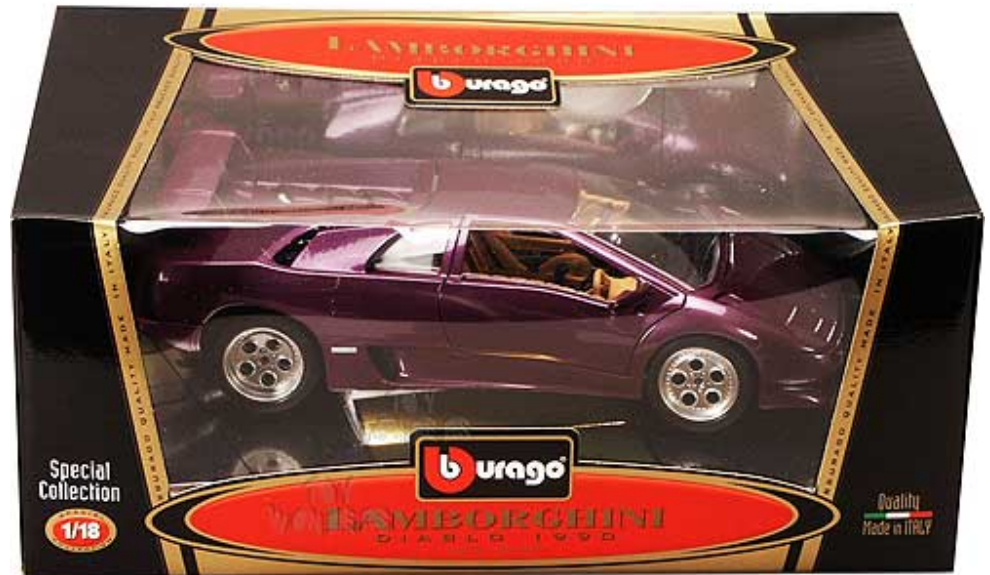

Toy Wonders, Inc
234 Moonachie Rd./Moonachie, NJ 07074
www.toywonders.com

Search

[about us](#) [contact us](#) [FAQ](#) [adv. search](#) [view cart](#) [my account](#)

DIECAST

TOYS

NEW ARRIVALS

CUSTOM IMPRINTING

SPECIALS

LINKS

Toy Wonders: Your Wholesale Source for Toys & Diecast 1/18 1/24 1/32 & 1/64 scale collector model cars

BBurago Special - Lamborghini Diablo Hard Top (1990, 1:18, Purple) 3028

[Our Products: Vehicle Scales](#) > [1:18 Scale](#)

Item#: 3028PR

3028PR BBurago Special - 1990 Lamborghini Diablo Hard Top. 1:18 scale diecast collectible model car. This Lamborghini Diablo is a 9"L x 4"W x 2.25"H die cast metal car with openable hood, doors & trunk. Made in Italy. This Lamborghini Diablo is manufactured by BBurago. Item 3028 is in PURPLE color. Individually packed in a window box. Box size: 12"Lx 7.25"Wx 4.75"H.

To see more die-cast collectables Burago model toy cars ([click here](#)).

To see more die-cast Lamgorghini Diablo models ([click here](#)).

To see more die-cast Lamborghinis ([click here](#)).

www.toywonders.com

Case pack: 6 pcs.
Price quoted is for 1 pcs.

MSRP: $29.99

[Add to Wishlist](#)

NOTE: Any color information presented is deemed accurate by not guaranteed.

[Previous Item](#)

[Next Item](#)

Customers that have purchased this product have also considered: