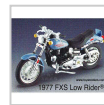

www.toywonders.com

(Click to see larger image and other views)