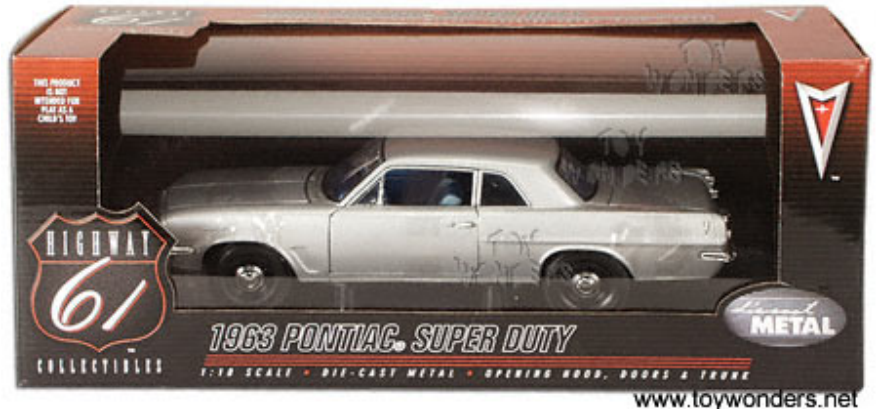

Toy Wonders, Inc
234 Moonachie Rd./Moonachie, NJ 07074
www.toywonders.com

Search

[about us](#) |
[contact us](#) |
[FAQ](#) |
[adv. search](#) |
[view cart](#) |
[my account](#)

DIECAST

TOYS

NEW ARRIVALS

CUSTOM IMPRINTING

SPECIALS

LINKS

Toy Wonders: Your Wholesale Source for Toys & Diecast 1/18 1/24 1/32 & 1/64 scale collector model cars

Highway 61 - Pontiac Super Duty (1963, 1:18, Silver) 50149

Our Products: [View All Vehicles](#)

Item#: 50149SV

50149SV HIGHWAY 61 - 1963 Pontiac Super Duty Lemans. 1:18 scale diecast model car. This 1963 Pontiac Super Duty Lemans is a 10.5" long diecast with opening doors/hood/trunk, fully wired, and plumbed 421 super duty V8 engine. This 63 Pontiac Super Duty Lemans is manufactured by HiWY 61; ref. no. 50149 in SILVER color. Individually packed in a window box. GM is a trademark of the General Motors Corporation.

Case pack: 6 pcs.

Price quoted is for 1 pcs.

MSRP: $56.99

Add to Wishlist

NOTE: Any color information presented is deemed accurate by not guaranteed.

Previous Item

Next Item

Customers that have purchased this product have also considered:

MSRP $12.95

MSRP $12.95

MSRP $12.95

MSRP $12.95