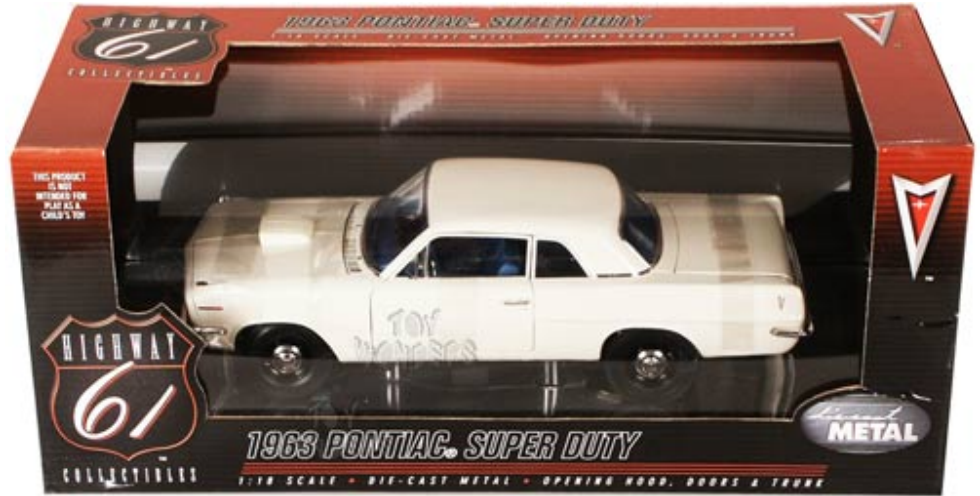

Toy Wonders, Inc
234 Moonachie Rd./Moonachie, NJ 07074
www.toywonders.com

Search

[about us](#) [contact us](#) [FAQ](#) [adv. search](#) [view cart](#) [my account](#)

DIECAST

TOYS

[NEW ARRIVALS](#) | [CUSTOM IMPRINTING](#) | [SPECIALS](#) | [LINKS](#)

Toy Wonders: Your Wholesale Source for Toys & Diecast 1/18 1/24 1/32 & 1/64 scale collector model cars

Highway 61 - Pontiac Super Duty Hard Top (1963, 1:18, Beige) 50148

[Our Products: Vehicle Models](#) > [GM General Motors](#)

Item#: 50148W

50148W HIGHWAY 61 - 1963 Pontiac Super Duty Hard Top. 1:18 scale diecast collectible model car. This Pontiac is a 10.5"Lx 3.5"Wx 2.75"H die cast metal car with openable hood, doors & trunk, steerable front wheels, independent rear suspension & detailed engine. 50148 in BEIGE color (like White). Individually packed in a window box. Box size: 15"Lx 6.5"Wx 6.25"H. GM is a trademark of the General Motors Corporation.

Case pack: 6 pcs.

Price quoted is for 1 pcs.

MSRP: $60.00

TOY WONDERS

www.toywonders.com

Add to Wishlist

NOTE: Any color information presented is deemed accurate by not guaranteed.

Previous Item

Next Item

Customers that have purchased this product have also considered:

[Tin Sign: Pontiac GTO - You Lose sign TD767](#)

MSRP $12.95

[Tin Sign: Pontiac Firebird Tribute sign TD890](#)

MSRP $12.95

[Tin Sign: Here Comes The Judge Pontiac GTO M461](#)

MSRP $12.95

[Tin Sign: Las Vegas Nevada with Pontiac GTO Red PT03](#)

MSRP $12.95