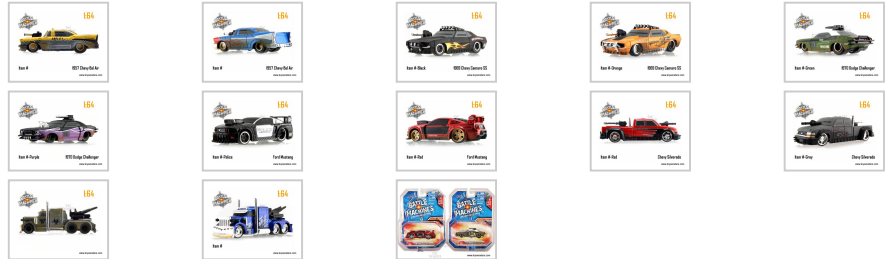

(Click to see larger image and other views)