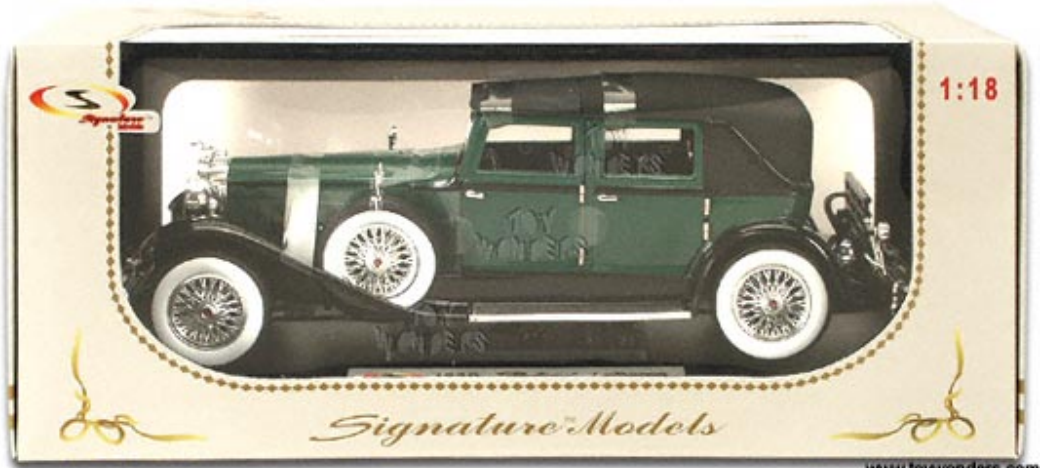

Toy Wonders, Inc
234 Moonachie Rd./Moonachie, NJ 07074
www.toywonders.com

Search

[about us](#) [contact us](#) [FAQ](#) [adv. search](#) [view cart](#) [my account](#)

DIECAST

TOYS

[NEW ARRIVALS](#) | [CUSTOM IMPRINTING](#) | [SPECIALS](#) | [LINKS](#)

Toy Wonders: Your Wholesale Source for Toys & Diecast 1/18 1/24 1/32 & 1/64 scale collector model cars

Signature Models - Packard LeBaron (1930, 1:18, Green) 18115

[Our Products: View All Vehicles](#)

Item#: 18115GN

18115GN SIGNATURE MODELS - 1930 Packard LeBaron. 1:18 scale diecast model car. 10.75" die cast classic car, opening doors/hood/trunk, soft top. Mounted on display platform. 18115 in GREEN color. Individually packed in a window box.

Case pack: 6 pcs.
Price quoted is 1 pcs.

MSRP: $42.99

www.toywonders.com

[Add to Wishlist](#)

NOTE: Any color information presented is deemed accurate by not guaranteed.

[Previous Item](#)

[Next Item](#)

Customers that have purchased this product have also considered:

[Signature Models - Packard (1930, 1:32, Burgundy) 32315BG](#)

MSRP $15.99

[Signature Models - Packard Caribbean Convertible (1955, 1:32, Pink) 32346PK](#)

MSRP $15.99

[Signature Models - Packard Carribbean Convertible(1955, 1:32, Green) 32346GN](#)

MSRP $15.99

[Signature Models - Packard Limousine (1941, 1:18, Red) 18128](#)

MSRP $42.99