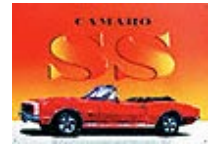

[Tin Sign: Chevrolet Camaro SS M289](#)

MSRP $12.95