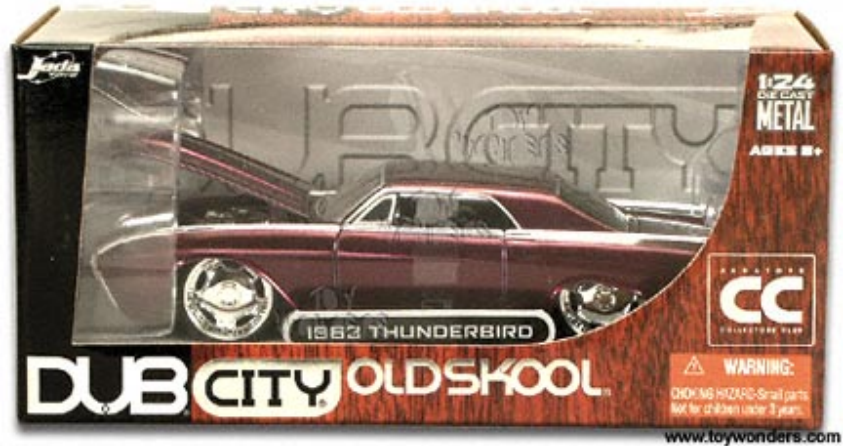

Search

about us | contact us | FAQ | adv. search | view cart | my account

DIECAST

TOYS

NEW ARRIVALS

CUSTOM IMPRINTING

SPECIALS

LINKS

Toy Wonders: Your Wholesale Source for Toys & Diecast 1/18 1/24 1/32 & 1/64 scale collector model cars

Jada Toys Dub City - Oldskool Ford Thunderbird (1963, 1:24, Asstd.) 90454

Our Products: [Vehicle Models](#) > [Ford](#)

Item#: 90454

90454 DUB City OLDSKOOL Ford Thunderbird. 1:24 scale diecast model car. 8" die cast classic car, opening doors/hood/trunk, hardtop. [Lowenhart LDR](#) rims (purple) or Colorado Custom "Paradox" rims (yellow). Jada Toys. 6 pcs/inner. 2 Assorted colors (PURPLE, YELLOW). Individually packed in a window box WB.

To see more Ford Thunderbird collector die-cast models ([click here](#)).

To see more Jada collector die-cast models ([click here](#)).

Case pack: 12 pcs.
Sold in lots of 6 pcs.
Price quoted is for 1 pcs.

MSRP: $20.00

Add to Wishlist

NOTE: Any color information presented is deemed accurate by not guaranteed.

Previous Item

Next Item

Customers that have purchased this product have also considered:

[Jada Toys Rick Dore - Ford Thunderbird Hard Top (1963, 1:24, Candy Orange) 90080](#)

MSRP $20.00

[Sun Star USA - Ford Thunderbird Convertible (1960, 1:18, Black) 4313](#)

MSRP $33.99

[Jada Toys Dub City - Ford Thunderbird Paradox (1963, 1:24, Asstd.) 90363CK](#)

MSRP $19.00

[Tin Sign: Ford Thunderbird TD1271](#)

MSRP $12.95