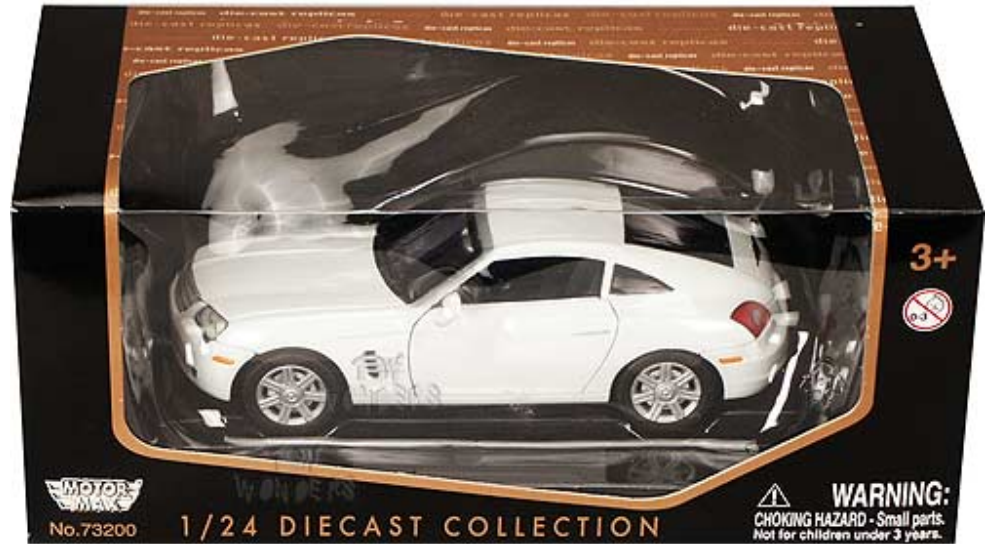

Toy Wonders, Inc
234 Moonachie Rd./Moonachie, NJ 07074
www.toywonders.com

Search

[about us](#) |
[contact us](#) |
[FAQ](#) |
[adv. search](#) |
[view cart](#) |
[my account](#)

DIECAST

TOYS

[NEW ARRIVALS](#) |
[CUSTOM IMPRINTING](#) |
[SPECIALS](#) |
[LINKS](#)

Toy Wonders: Your Wholesale Source for Toys & Diecast 1/18 1/24 1/32 & 1/64 scale collector model cars

Motormax - Chrysler Crossfire Hard Top (1:24, White) 73283W

Our Products: [Vehicle Models](#) > [Chrysler](#)

Item#: 73283W

73283W MOTORMAX - Chrysler Crossfire Hard Top. 1:24 scale diecast collectible model car. This Chrysler Crossfire is a 6.25"Lx 2.75"Wx 1.75"H die cast metal car with openable doors & hood, free wheeling. The Chrysler Crossfire is manufactured by Motor Max Toys. Each individually packed in a window box WB, and box size is 9.75"Lx 4.3"Wx 4"H. Item 73283 is in WHITE color.

Case pack: 12 pcs.
Sold in lots of 2 pcs.
Price quoted is for 1 pcs.

MSRP: $15.99

Add to Wishlist

NOTE: Any color information presented is deemed accurate by not guaranteed.

www.toywonders.com

Previous Item

Next Item

Customers that have purchased this product have also considered:

[Tin Sign: Chrysler Mopar Parts and Accessories Sign TD613](#)

MSRP $12.95

[Tin Sign: Mopar Logo 1937 -](#)

[1947 TD1314](#)

MSRP $12.95

[Tin Sign: Chrysler Genuine Parts Authorized Dealer Sign TD1386](#)

MSRP $12.95

[Tin Sign: Mopar Hemi Powered Sign TD1420](#)

MSRP $12.95