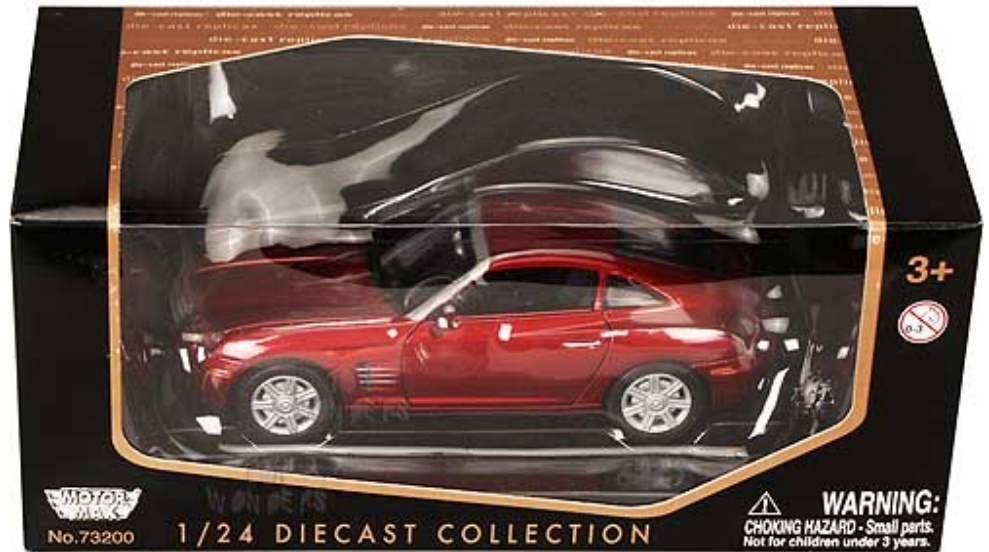

Toy Wonders, Inc
234 Moonachie Rd./Moonachie, NJ 07074
www.toywonders.com

Search

[about us](#) [contact us](#) [FAQ](#) [adv. search](#) [view cart](#) [my account](#)

DIECAST

TOYS

NEW ARRIVALS

CUSTOM IMPRINTING

SPECIALS

LINKS

Toy Wonders: Your Wholesale Source for Toys & Diecast 1/18 1/24 1/32 & 1/64 scale collector model cars

Motormax - Chrysler Crossfire (2003, 1:24, Red) 73283R

Our Products: [View All Vehicles](#)

Item#: 73283R

73283R MOTORMAX - 2003 Chrysler Crossfire. 1:24 scale diecast model car. This Chrysler is 6.25" long, each individually box, box size is 8.5"Lx 4.50"Wx 4"H. Diecast metal plastic, free wheeling, door openable, movable steering wheel. Motor Max Toys. RED color. Individually packed in a window box WB.

To see the similar items ([click here](#)).

Case pack: 12 pcs.

Sold in lots of 2 pcs.

Price quoted is for 1 pcs.

MSRP: $15.99

Add to Wishlist

NOTE: Any color information presented is deemed accurate by not guaranteed.

www.toywonders.com

Previous Item

Next Item

Customers that have purchased this product have also considered:

[Tin Sign: Chrysler Mopar Parts and Accessories Sign TD613](#)

MSRP $12.95

[Tin Sign: Mopar Logo 1937 -](#)

[1947 TD1314](#)

MSRP $12.95

[Tin Sign: Chrysler Genuine Parts Authorized Dealer Sign TD1386](#)

MSRP $12.95

[Tin Sign: Mopar Hemi Powered Sign TD1420](#)

MSRP $12.95