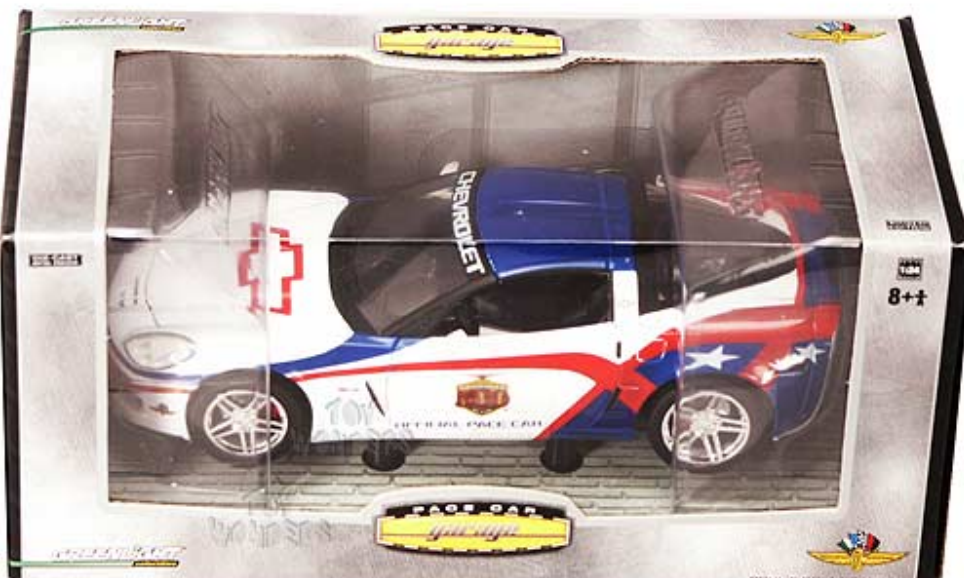

Toy Wonders, Inc
234 Moonachie Rd./Moonachie, NJ 07074
www.toywonders.com

Search

[about us](#) [contact us](#) [FAQ](#) [adv. search](#) [view cart](#) [my account](#)

DIECAST

TOYS

[NEW ARRIVALS](#) | [CUSTOM IMPRINTING](#) | [SPECIALS](#) | [LINKS](#)

Toy Wonders: Your Wholesale Source for Toys & Diecast 1/18 1/24 1/32 & 1/64 scale collector model cars

Greenlight Pace Car Garage - Chevrolet Corvette Indy 500 Pace Car (2006, 1:24, White/Red/Blue) 11203/06

Our Products: [Vehicle Scales](#) > [1:24 Scale](#)

Item#: 11203/06

11203/06 Greenlight Pace Car Garage - 2006 Chevrolet Corvette Hard Top. 1:24 scale diecast collectible model car. This 2006 Chevy Corvette Pace Car is a 7.25"Lx 3.25"Wx 1.75"H diecast collection car with openable doors & hood. This 06 Chevrolet Corvette is manufactured by Green Light. 11203/06 is in WHITE/RED/BLUE color. Individually packed in a window box WB. Box size: 9"Lx 4.25"Wx 4"H. GM is a trademark of the General Motors Corporation.

To see more Chevy Corvette collector diecast models ([click here](#)).

Case pack: 12 pcs.
Sold in lots of 2 pcs.
Price quoted is for 1 pcs.

MSRP: $27.00

TOY WONDERS

www.toywonders.com

[Add to Wishlist](#)

NOTE: Any color information presented is deemed accurate by not guaranteed.

[Previous Item](#)

[Next Item](#)

Customers that have purchased this product have also considered: