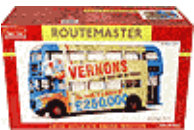

[Sun Star - Routemaster Bus RM 686 - WLT 686 Vernon's Pools (1958, 1:24, Blue) 2905](#)

Item# 2905