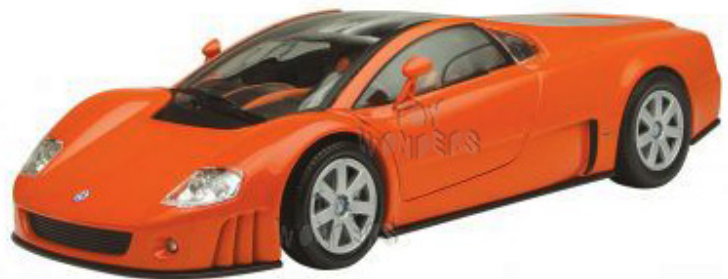

Toy Wonders, Inc
234 Moonachie Rd./Moonachie, NJ 07074
www.toywonders.com

[Search](#)

[about us](#) | [contact us](#) | [FAQ](#) | [adv. search](#) | [view cart](#) | [my account](#)

[DIECAST](#)

[TOYS](#)

[NEW ARRIVALS](#)

[CUSTOM IMPRINTING](#)

[SPECIALS](#)

[LINKS](#)

Toy Wonders: Your Wholesale Source for Toys & Diecast 1/18 1/24 1/32 & 1/64 scale collector model cars

Motormax - Volkswagen Nardo W12 Show Car (1:18, Orange) 73141

[Our Products: Vehicle Scales](#) > [1:18 Scale](#)

Item#: 73141OR

73141OR MOTORMAX - Volkswagen Nardo W12 Show Car. 1:18 scale diecast model car. This VW Nardo W 12 is 9.75"Lx 4.25"Wx 2.25"H die cast metal car with steerable front wheels and opening doors & trunk. It sits on a display plaque. This VW Nardo W-12 is manufactured by Motor Max. Individually packed in a window box. Box size: 14.25"Lx 6.25"Wx 4.75"H. 73141 in ORANGE color.

www.toywonders.com

Case pack: 6 pcs.

Price quoted is for 1 pcs.

MSRP: $29.99

[Add to Wishlist](#)

NOTE: Any color information presented is deemed accurate by not guaranteed.

(Click to see larger image and other views)

[Previous Item](#)

[Next Item](#)

Customers that have purchased this product have also considered:

[Welly - New Volkswagen Beetle Convertible (1:24, Asstd.)](#)
[2453/4D](#)

MSRP $12.99

[Maisto G-Ridez - Volkswagen Beetle Hard Top (1:24, Asstd.)](#)
[34023](#)

MSRP $17.99

[Superior - Volkswagen New Beetle Police (1:32, Black/White) 5415D](#)

MSRP $7.99

[Jada Toys Dub City - Volkswagen Beetle Hard Top (1959, 1:24, Asstd.) 90852MT](#)

MSRP $19.00