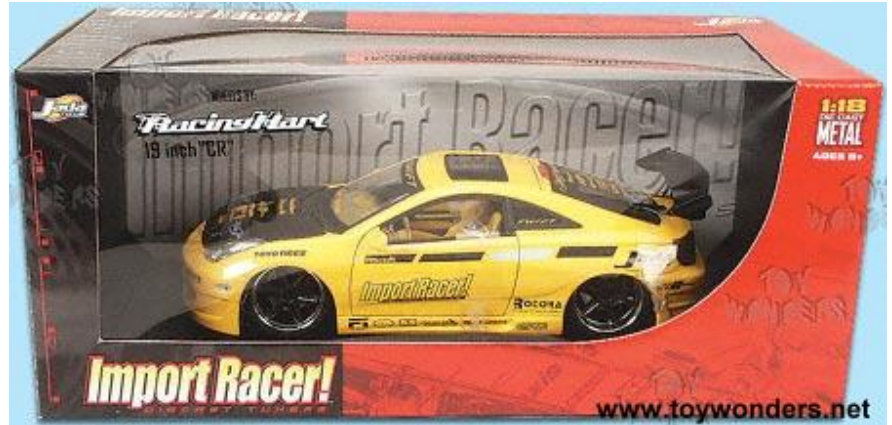

SPECIALS

LINKS

Toy Wonders: Your Wholesale Source for Toys & Diecast 1/18 1/24 1/32 & 1/64 scale collector model cars

Jada Toys Import Racer! - Toyota Celica (1:18, Yellow) 63184

[Our Products:](#) [Vehicle Models](#) > [Toyota](#)

Item#: 63184YL

63184YL JADA Import Racer! Toyota Celica. 1:18 scale diecast model car. This Toyota Celica is a 9.5" long x 3.75"W x 2.5"H diecast tuners with opening doors/hood/trunk, Racing Hart rims. Window box packaging. On a display platform. This Toyota tuner/sports car is manufactured by Jada Toys. 3 pcs per inner box. 63184 in YELLOW color. Individually packed in a window box.