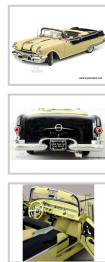

(Click to see larger image and other views)

[Previous Item](#)

[Next Item](#)

Customers that have purchased this product have also considered:

[Tin Sign: Pontiac Firebird Tribute sign TD890](#)

MSRP \$12.95