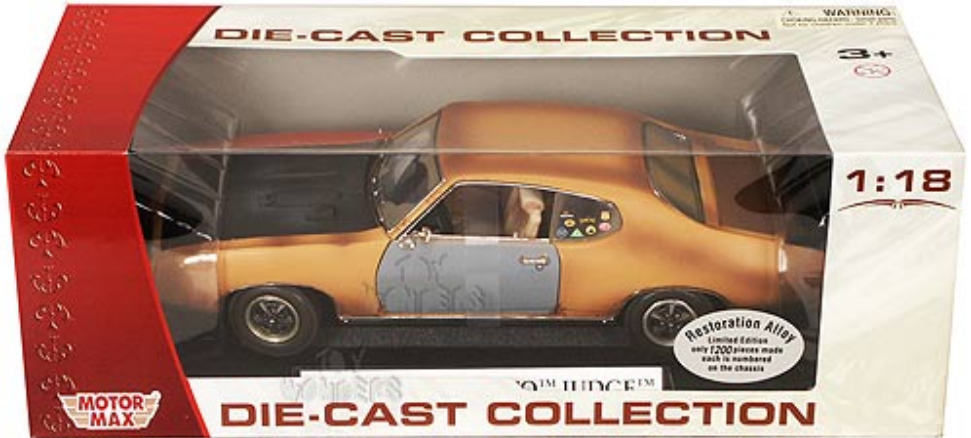

Toy Wonders, Inc
234 Moonachie Rd./Moonachie, NJ 07074
www.toywonders.com

Search

[about us](#) [contact us](#) [FAQ](#) [adv. search](#) [view cart](#) [my account](#)

DIECAST

TOYS

[NEW ARRIVALS](#) | [CUSTOM IMPRINTING](#) | [SPECIALS](#) | [LINKS](#)

Toy Wonders: Your Wholesale Source for Toys & Diecast 1/18 1/24 1/32 & 1/64 scale collector model cars

Motormax - Pontiac GTO Judge Hard Top (1969, 1:18, Bondo) 73133

[Our Products: Vehicle Models](#) > [Pontiac](#)

Item#: 73133M

73133M MOTORMAX - 1969 Pontiac GTO Judge Hard Top. 1:18 scale diecast collectible model car. This 1969 Pontiac GTO Judge is a 10.5"Lx 4"Wx 3"H diecast muscle car with openable doors, hood & trunk, workable steering, and has a display platform. Restoration Alley limited edition 1 of 1200 pcs, and each is numbered on the chassis. This 69 Pontiac GTO Judge is manufactured by Motor Max Toys. 73133 in BONDO color. Individually packed in a window box. Box size: 14.5"Lx 6.25"Wx 4.75"H. GM is a trademark of the General Motors Corporation.
Case pack: 6 pcs.
Price quoted is for 1 pcs.

www.toywonders.com

For other automotive classics [die-cast collectables](#) [junk yard junkers that need a little restoration](#)

MSRP: $32.99

Add to Wishlist

NOTE: Any color information presented is deemed accurate by not guaranteed.

Previous Item

Next Item

Customers that have purchased this product have also considered:

[Tin Sign: Pontiac GTO - You Lose sign TD767](#)
MSRP $12.95

[Tin Sign: 1967 Pontiac GTO sign TD495](#)
MSRP $12.95

[RC2 Johnny Lightning - Pontiac GTO (1968, 1:24, Pale Yellow) 53738YL](#)
MSRP $19.99

[RC2 Johnny Lightning - Pontiac GTO (1965, 1:24, Yellow) 53571YL](#)
MSRP $19.99