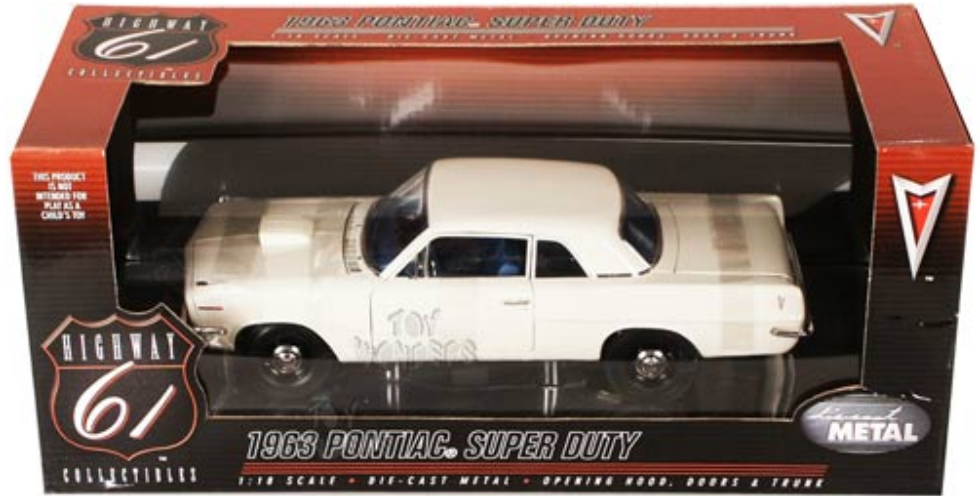

Toy Wonders, Inc
234 Moonachie Rd./Moonachie, NJ 07074
www.toywonders.com

Search

[about us](#) [contact us](#) [FAQ](#) [adv. search](#) [view cart](#) [my account](#)

DIECAST

TOYS

[NEW ARRIVALS](#) | [CUSTOM IMPRINTING](#) | [SPECIALS](#) | [LINKS](#)

Toy Wonders: Your Wholesale Source for Toys & Diecast 1/18 1/24 1/32 & 1/64 scale collector model cars

Highway 61 - Pontiac Super Duty Hard Top (1963, 1:18, Beige) 50148

[Our Products: Vehicle Models](#) > [GM General Motors](#)

Item#: 50148W

50148W HIGHWAY 61 - 1963 Pontiac Super Duty Hard Top. 1:18 scale diecast collectible model car. This Pontiac is a 10.5"Lx 3.5"Wx 2.75"H die cast metal car with openable hood, doors & trunk, steerable front wheels, independent rear suspension & detailed engine. 50148 in BEIGE color (like White). Individually packed in a window box. Box size: 15"Lx 6.5"Wx 6.25"H. GM is a trademark of the General Motors Corporation.

Case pack: 6 pcs.

Price quoted is for 1 pcs.

MSRP: $60.00

TOY WONDERS

www.toywonders.com

Add to Wishlist

NOTE: Any color information presented is deemed accurate by not guaranteed.

[Previous Item](#)

[Next Item](#)

Customers that have purchased this product have also considered:

[Tin Sign: Pontiac GTO - You Lose sign TD767](#)

MSRP $12.95

[Tin Sign: Pontiac Firebird Tribute sign TD890](#)

MSRP $12.95

[Tin Sign: Here Comes The Judge Pontiac GTO M461](#)

MSRP $12.95

[Tin Sign: Las Vegas Nevada with Pontiac GTO Red PT03](#)

MSRP $12.95