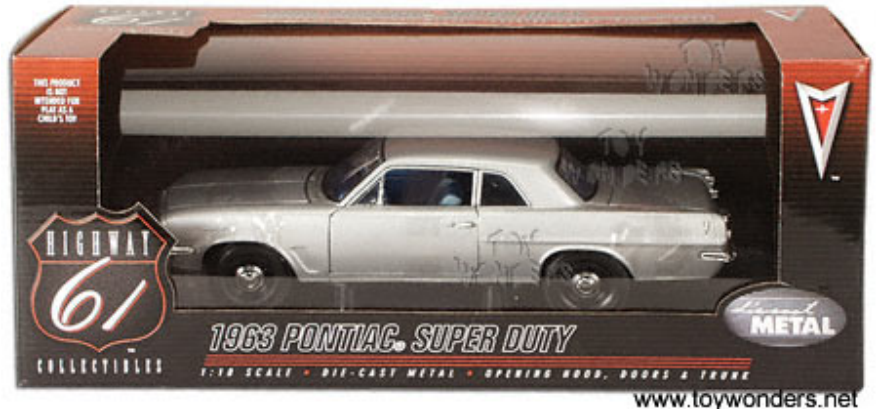

Toy Wonders, Inc
234 Moonachie Rd./Moonachie, NJ 07074
www.toywonders.com

Search

[about us](#) [contact us](#) [FAQ](#) [adv. search](#) [view cart](#) [my account](#)

DIECAST

TOYS

[NEW ARRIVALS](#) | [CUSTOM IMPRINTING](#) | [SPECIALS](#) | [LINKS](#)

Toy Wonders: Your Wholesale Source for Toys & Diecast 1/18 1/24 1/32 & 1/64 scale collector model cars

Highway 61 - Pontiac Super Duty (1963, 1:18, Silver) 50149

[Our Products: View All Vehicles](#)

Item#: 50149SV

50149SV HIGHWAY 61 - 1963 Pontiac Super Duty Lemans. 1:18 scale diecast model car. This 1963 Pontiac Super Duty Lemans is a 10.5" long diecast with opening doors/hood/trunk, fully wired, and plumbed 421 super duty V8 engine. This 63 Pontiac Super Duty Lemans is manufactured by HiWY 61; ref. no. 50149 in SILVER color. Individually packed in a window box. GM is a trademark of the General Motors Corporation.

Case pack: 6 pcs.

Price quoted is for 1 pcs.

MSRP: $56.99

[Add to Wishlist](#)

NOTE: Any color information presented is deemed accurate by not guaranteed.

[Previous Item](#)

[Next Item](#)

Customers that have purchased this product have also considered:

MSRP $12.95

MSRP $12.95

MSRP $12.95

MSRP $12.95