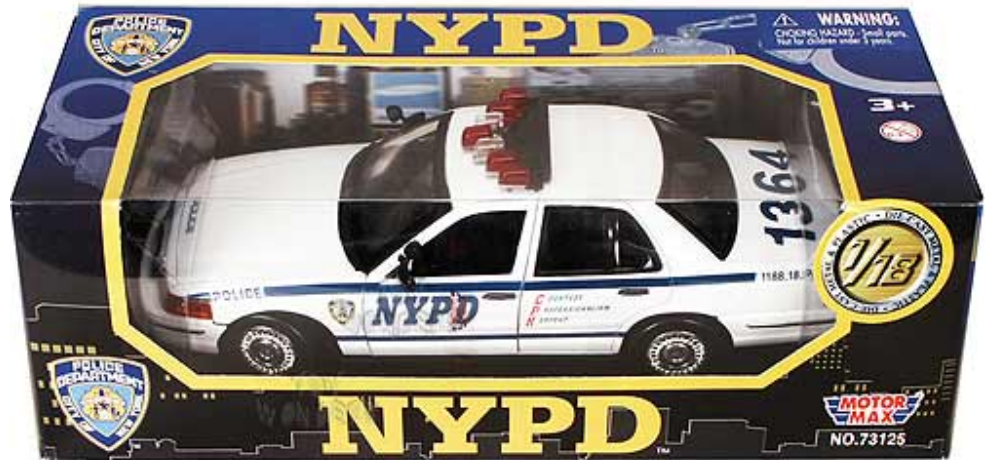

Item#: 73125W

73125W MOTORMAX - Ford Crown Victoria NYPD. 1:18 scale diecast model car. This Ford Crown Victoria NYPD vehicle is an 11"L x 4.5"W x 3.5"H diecast police car with opening hood, detailed engine compartment, authentic badges & decorations, and interior police conversion. This New York Police Department Ford is manufactured by Motor Max. 73125 in WHITE color with BLUE strip. Individually packed in a window box. Box size: 14.5"L x 6.25"W x 4.25"H.