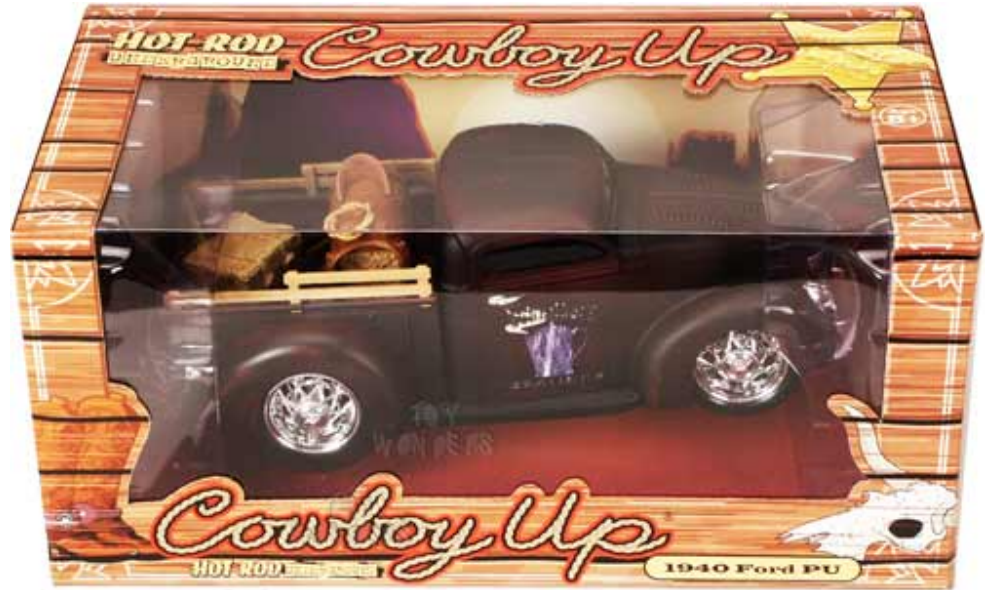

Toy Wonders, Inc
234 Moonachie Rd./Moonachie, NJ 07074
www.toywonders.com

Search

[about us](#) |
[contact us](#) |
[FAQ](#) |
[adv. search](#) |
[view cart](#) |
[my account](#)

DIECAST

TOYS

[NEW ARRIVALS](#) |
[CUSTOM IMPRINTING](#) |
[SPECIALS](#) |
[LINKS](#)

Toy Wonders: Your Wholesale Source for Toys & Diecast 1/18 1/24 1/32 & 1/64 scale collector model cars

Toy Zone Hot Rod Underground Cowboy Up - Ford Pickup (1940, 9.75", Rust) 95500BN

Our Products: [Vehicle Scales](#) > [1:18 Scale](#)

Item#: 95500BN

95500BN Toy Zone Hot Rod Underground Cowboy Up - 1940 Ford Pickup Truck. Approximate 1:18 scale. This Ford Pick-up is a 9.75"Lx 3.5"Wx 3.5"H diecast collectible car. Manufactured by Toy Zone. 95500 in RUST color. Individually packed in a window box. Box size is 12.25"Lx 6.5"Wx 5.5"H.

To see other Ford trucks ([click here](#)).

Case pack: 4 pcs.
Price quoted is for 1 pcs.

MSRP: $19.99

TOY WONDERS

www.toywonders.com

Add to Wishlist

NOTE: Any color information presented is deemed accurate by not guaranteed.

Previous Item

Next Item

Customers that have purchased this product have also considered:

[Maisto - Ford Explorer Sport Trac (1:18, Blue) 36891](#)

MSRP $24.99

[Kinsmart - Kenworth T2000 (1:66, Asstd.) 5050D](#)

MSRP $6.99

[Superior - Ford Pick-Up (1937, 1:34, Asstd.) 5607D/8](#)

MSRP $8.99

[Welly - Ford F-150 Pickup Low Rider (1998, 1:24, Asstd.) 9391/4D](#)

MSRP $14.99