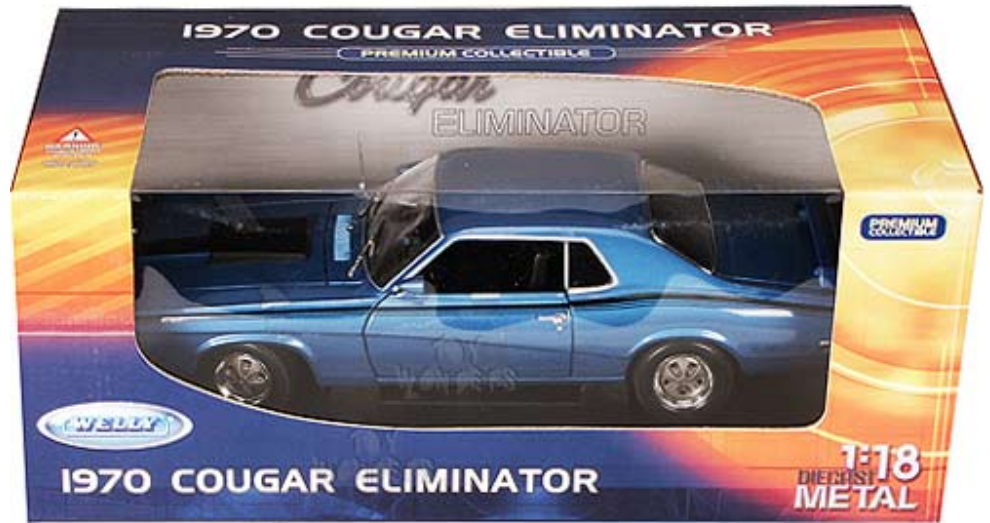

Item#: 12520BU

12520 WELLY Premium - 1970 Mercury Cougar Eliminator Hard Top. 1:18 scale diecast collectible model car. This Mercury Cougar Eliminator is a 10.75"Lx 4"Wx 2.75"H diecast collection car with openable hood & doors. It features steerable front wheels, detail components, and is mounted on a display stand. This Mercury Cougar Eliminator is manufactured by Welly. Item 12520 is in BLUE color. Individually packed in a window box. Box size: 13.25"L x 6.25"W x 5.25"H.