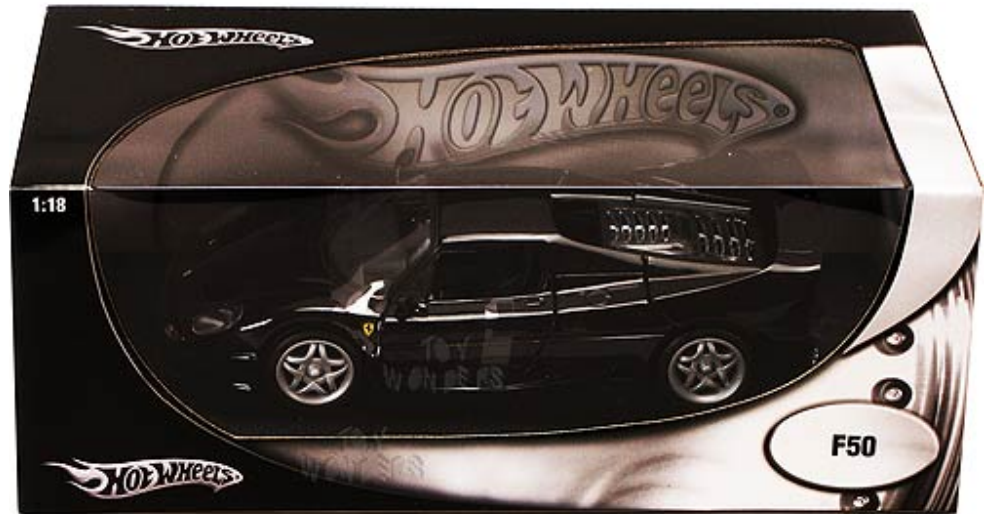

Toy Wonders, Inc
234 Moonachie Rd./Moonachie, NJ 07074
www.toywonders.com

Search

[about us](#) |
[contact us](#) |
[FAQ](#) |
[adv. search](#) |
[view cart](#) |
[my account](#)

DIECAST

TOYS

[NEW ARRIVALS](#) |
[CUSTOM IMPRINTING](#) |
[SPECIALS](#) |
[LINKS](#)

Toy Wonders: Your Wholesale Source for Toys & Diecast 1/18 1/24 1/32 & 1/64 scale collector model cars

Mattel Hot Wheels - Ferrari F50 Hard Top (1:18, Black) 23910

Our Products: [Vehicle Scales](#) > [1:18 Scale](#)

Item#: 23910BK

23910 Mattel Hot Wheels - Ferrari F50 Hard Top. 1:18 Scale diecast collectible model car. This Ferrari F-50 is a 9.5"L x 3.75"W x 2.25"H die-cast metal car with openable doors, hood & trunk. Sits on a display plaque. This Ferrari F50 is manufactured by Mattel. Item 23910 is in BLACK color. Individually packed in a window box. Box size: 13.25"L x 6.75"W x 5"H.

To see more Ferrari collector die-cast vehicles ([click here](#)).

Case pack: 4 pcs.
Price quoted is for 1 pcs.

MSRP: $33.00

Toy Wonders

www.toywonders.com

Add to Wishlist

NOTE: Any color information presented is deemed accurate by not guaranteed.

Quantity	Save 💰
4 To 400 Units	$1.00

Previous Item

Next Item

Customers that have purchased this product have also considered:

[Mattel Hot Wheels - Ferrari F355 Spider Convertible (1:18, Red) 25733](#)
MSRP $34.99

[Mattel Hot Wheels - Ferrari F40 Hard Top (1:18, Red) 23911R](#)
MSRP $39.99

[Mattel Hot Wheels - Ferrari 166 MM Barchetta Convertible (1:18, Red) B6054](#)
MSRP $49.99

[Mattel Hot Wheels Elite - Ferrari FXX (1:18, Red) L7124](#)
MSRP $80.00