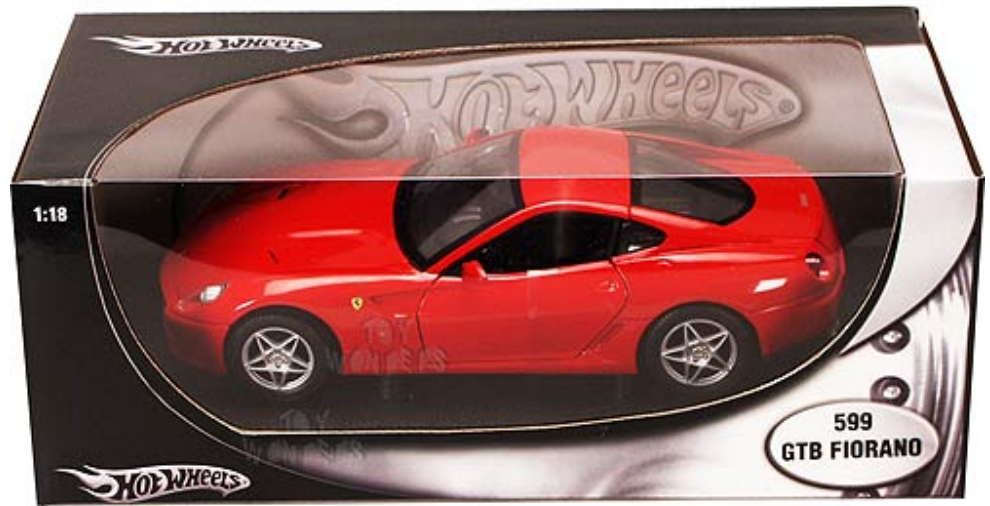

Toy Wonders, Inc
234 Moonachie Rd./Moonachie, NJ 07074
www.toywonders.com

Search

[about us](#) [contact us](#) [FAQ](#) [adv. search](#) [view cart](#) [my account](#)

DIECAST

TOYS

NEW ARRIVALS

CUSTOM IMPRINTING

SPECIALS

LINKS

Toy Wonders: Your Wholesale Source for Toys & Diecast 1/18 1/24 1/32 & 1/64 scale collector model cars

Mattel Hot Wheels - Ferrari 599 GTB Fiorano Hard Top (1:18, Red) P4398/9964

[Our Products: Vehicle Scales](#) > [1:18 Scale](#)

Item#: P4398/9964

P4398/9964 Mattel Hot Wheels - Ferrari 599 GTB Fiorano Hard Top. 1:18 Scale diecast collectible metal car. The Ferrari 599 GTB Fiorano is a 9.5"L x 3.75"W x 2.75"H die-cast metal car with openable hood, doors & trunk. It sits on a display plaque. Individually packed in a window box. Box size: 13.25"L x 6.75"W x 5"H. This Ferrari 599 GTB Fiorano is manufactured by Mattel. P4398/9964 is in RED color.

To see more Ferrari collector die-cast vehicles ([click here](#)).

Case pack: 4 pcs.
Price quoted is for 1 pcs.

MSRP: $69.99

TOY WONDERS

www.toywonders.com

Add to Wishlist

NOTE: Any color information presented is deemed accurate by not guaranteed.

Previous Item

Next Item

Customers that have purchased this product have also considered:

[Mattel Hot Wheels - Enzo Ferrari Hard Top (1:18, Red)](#)

56293

MSRP $75.00

[Mattel Hot Wheels - Ferrari 250 LM (1:18, Red) 23914](#)

MSRP $48.00

[Mattel Hot Wheels - Ferrari F355 Spider Convertible (1:18, Red) 25733](#)

MSRP $34.99

[Mattel Hot Wheels - Ferrari F40 Hard Top (1:18, Red) 23911R](#)

MSRP $39.99