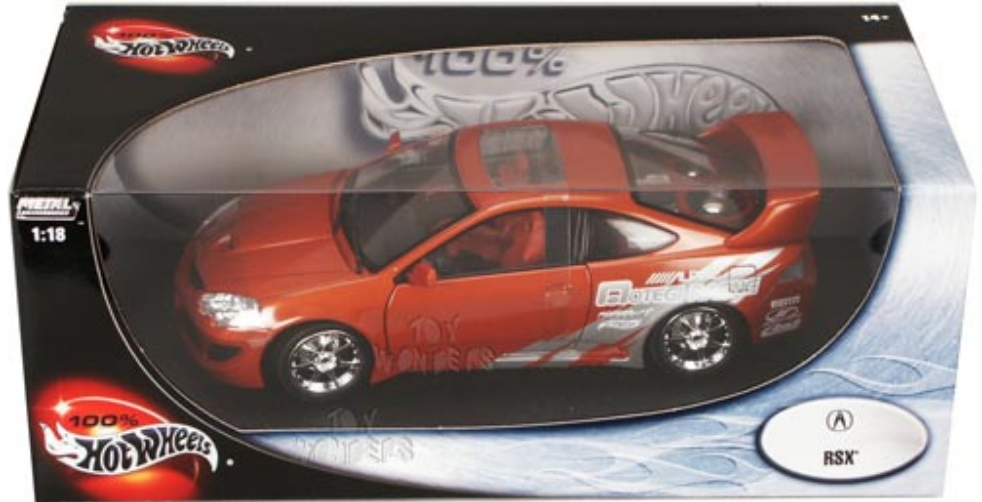

Toy Wonders, Inc
234 Moonachie Rd./Moonachie, NJ 07074
www.toywonders.com

Search

[about us](#) |
[contact us](#) |
[FAQ](#) |
[adv. search](#) |
[view cart](#) |
[my account](#)

DIECAST

TOYS

[NEW ARRIVALS](#) |
[CUSTOM IMPRINTING](#) |
[SPECIALS](#) |
[LINKS](#)

Toy Wonders: Your Wholesale Source for Toys & Diecast 1/18 1/24 1/32 & 1/64 scale collector model cars

Mattel Hot Wheels - Acura RSX Hard Top w/ Sunroof (1:18, Copper) 57295

Our Products: [Vehicle Scales](#) > [1:18 Scale](#)

Item#: 57295CO

57295CO Mattel Hot Wheels - Acura RSX Hard Top w/ Sunroof. 1:18 Scale diecast collectible model car. This Acura RSX is a 9.5"Lx 3.75"Wx 2.75"H die cast metal car with openable hood & doors. Sits on a display plaque. This Acura RSX is manufactured by Mattel. 57295 in COPPER color. Individually packed in a window box. Box size: 13.25"Lx 6.75"Wx 5"H.

Case pack: 4 pcs.
Price quoted is for 1 pcs.

MSRP: $29.00

TOY WONDERS

www.toywonders.com

Add to Wishlist

NOTE: Any color information presented is deemed accurate by not guaranteed.

Previous Item

Next Item

Customers that have purchased this product have also considered:

[Muscle Machines - SS Tuner Assorted Cars (1:64, Asstd.)](#)
[71181EF](#)
MSRP $84.00

[Mattel Hot Wheels - Ford Shelby Cobra Convertible (1:18, Silver) G7220](#)
MSRP $29.99

[Mattel Hot Wheels - Ferrari F355 Spider Convertible (1:18, Red) 25733](#)
MSRP $34.99

[Mattel Hot Wheels Classics - Chevy Camaro Hard Top (1968, 1:18, Silver) H8763](#)
MSRP $29.95