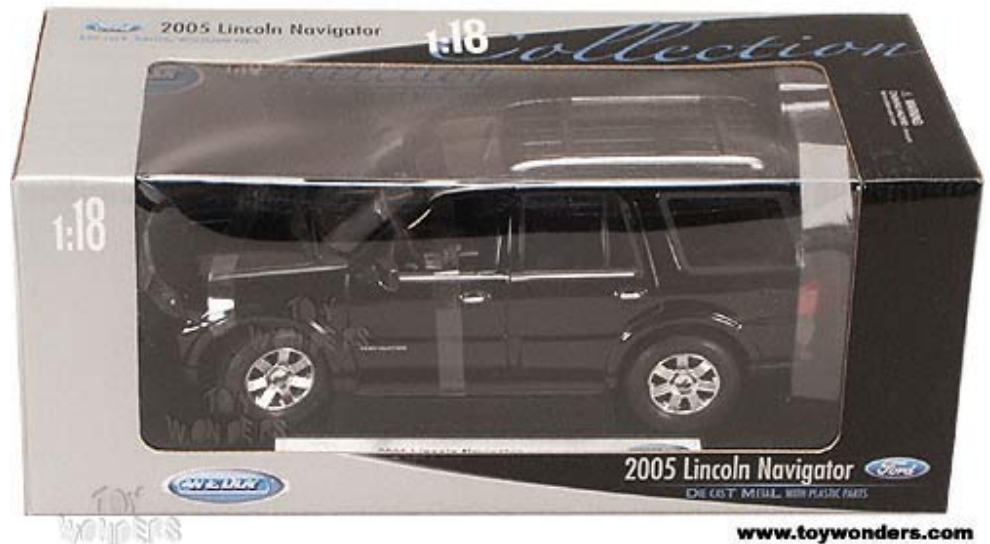

Toy Wonders, Inc
234 Moonachie Rd./Moonachie, NJ 07074
www.toywonders.com

Search

[about us](#) [contact us](#) [FAQ](#) [adv. search](#) [view cart](#) [my account](#)

DIECAST

TOYS

NEW ARRIVALS

CUSTOM IMPRINTING

SPECIALS

LINKS

Toy Wonders: Your Wholesale Source for Toys & Diecast 1/18 1/24 1/32 & 1/64 scale collector model cars

Welly - Lincoln Navigator SUV (2005, 1:18, Black) 12554

Our Products: [Vehicle Scales](#) > [1:18 Scale](#)

Item#: 12554BK

12554 WELLY - 2005 Lincoln Navigator SUV. 1:18 scale diecast collectible model car. This Lincoln Navigator is an 11"Lx 4"Wx 4.25"H diecast collection car with openable hood, doors & hatchback. It features steerable front wheels, detail components, and is mounted on a display stand. This Lincoln Navigator sports utility vehicle is manufactured by Welly. Item 12554 is in BLACK color. Individually packed in a window box. Box size: 14.5"Lx 6.5"Wx 5.75"H.

To see more Welly die-cast collector models ([click here](#)).

Case pack: 6 pcs.
Price quoted is for 1 pcs.

MSRP: $34.99

Add to Wishlist

NOTE: Any color information presented is deemed accurate by not guaranteed.

Previous Item

Next Item

Customers that have purchased this product have also considered:

[Kinsmart - Lincoln Limousine (1999, 1:38, Black/White)](#)

7001DH

MSRP $10.99

[Showcasts - Lincoln Navigator (1:24, Asstd.) 73227D](#)

MSRP $13.99

[Signature Models - Lincoln Zephyr (1939, 1:32, Black)](#)

32333BK

MSRP $15.99

[Jada Toys Dub City - Lincoln Navigator (2003, 1:18, Blue)](#)

63512

MSRP $28.99