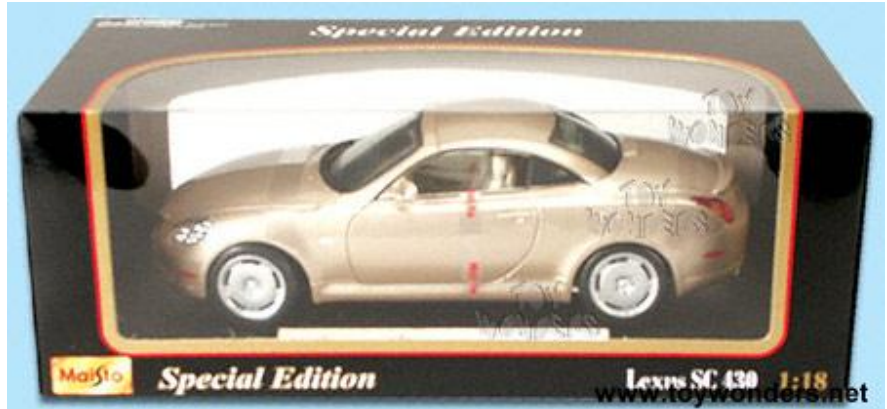

Toy Wonders, Inc
234 Moonachie Rd./Moonachie, NJ 07074
www.toywonders.com

Search

[about us](#) | [contact us](#) | [FAQ](#) | [adv. search](#) | [view cart](#) | [my account](#)

DIECAST

TOYS

[NEW ARRIVALS](#) | [CUSTOM IMPRINTING](#) | [SPECIALS](#) | [LINKS](#)

Toy Wonders: Your Wholesale Source for Toys & Diecast 1/18 1/24 1/32 & 1/64 scale collector model cars

Maisto - Lexus SC430 Coupe (1:18, Pearl) 31658

Our Products: [Vehicle Scales](#) > [1:18 Scale](#)

Item#: 31658PL

31658PL MAISTO - Lexus SC430. 1:18 scale diecast model. This Lexus SC 430 is a 9.5"L x4.5"W x3"H diecast metal sports car with highly detailed engine mechanisms/interior, workable steering, and opening doors/hood/trunk. With plaque. Lexus SC-430 is manufactured by Maisto; ref. no 31658 in PEARL white color. Individually packed in a window box.

To see more Maisto collector die-cast models ([click here](#)).

To see more Lexus collector die-cast models ([click here](#)).

Case pack: 6 pcs.
Price quoted is for 1 pcs.

MSRP: $19.99

Add to Wishlist

NOTE: Any color information presented is deemed accurate by not guaranteed.

Previous Item

Next Item

Customers that have purchased this product have also considered:

[Maisto - Low Motion Lexus SC 430 (1:18, Black) 36022](#)

MSRP $19.99

[Jada Toys Dub City - Lexus SC430 (1:24, Red/Black) 53989](#)

MSRP $19.00

[Motormax - Lexus SC430 Convertible (1:18, Champagne) 73119](#)

MSRP $19.99

[Maisto - Lexus SC430 Coupe Hard Top (1:18, Black) 31658](#)

MSRP $19.99