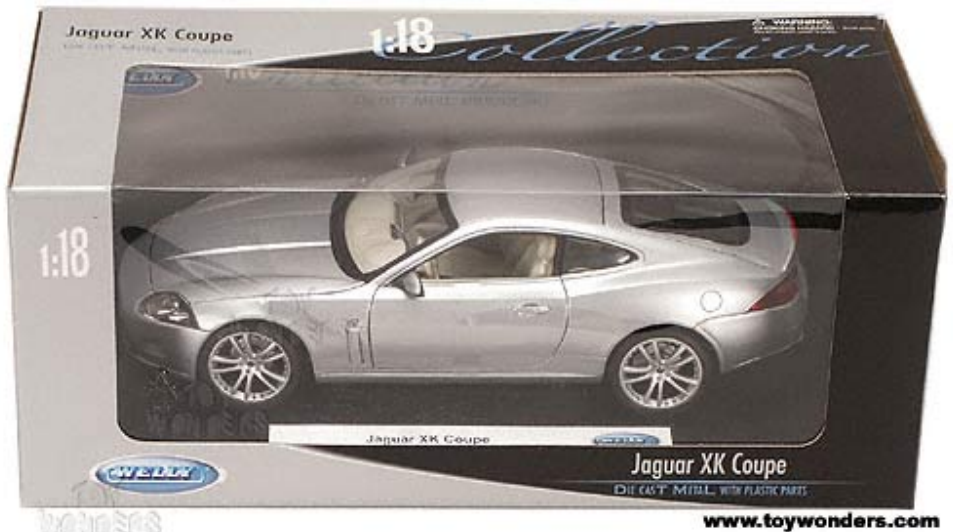

Toy Wonders, Inc
234 Moonachie Rd./Moonachie, NJ 07074
www.toywonders.com

Search

[about us](#) |
[contact us](#) |
[FAQ](#) |
[adv. search](#) |
[view cart](#) |
[my account](#)

DIECAST

TOYS

NEW ARRIVALS

CUSTOM IMPRINTING

SPECIALS

LINKS

Toy Wonders: Your Wholesale Source for Toys & Diecast 1/18 1/24 1/32 & 1/64 scale collector model cars

Welly - Jaguar XK Coupe Hard Top (1:18, Silver) 12564

Our Products: [Vehicle Scales](#) > [1:18 Scale](#)

Item#: 12564SV

12564 WELLY - Jaguar XK Coupe Hard Top. 1:18 scale diecast collectible model car. This Jaguar XK Coupe is a 10"Lx 4"Wx 2.75"H diecast collection car with openable hood, doors & trunk. It features steerable front wheels, detail components, and is mounted on a display stand. This Jaguar XK Coupe is manufactured by Welly. Item 12564 is in SILVER color. Individually packed in a window box. Box size: 13.25"Lx 6.25"Wx 5.25"H.

To see more Welly die-cast collector models ([click here](#)).

Case pack: 6 pcs.
Price quoted is for 1 pcs.

MSRP: $36.00

Add to Wishlist

NOTE: Any color information presented is deemed accurate by not guaranteed.

Previous Item

Next Item

Customers that have purchased this product have also considered:

[Signature Models - Jaguar XK120 (1949, 1:18, Orange) 18120](#)

MSRP $32.99

[Signature Models - Jaguar SS-100 Roadster (1939, 1:32, Green) 32319GN](#)

MSRP $15.99

[RC2 ERTL JoyRide - James Bond 007 Jaguar XKR Roadster Convertible (1:18, Green) 33850](#)

MSRP $41.99

[Maisto - Jaguar S-Type (1999, 1:18, Blue) 31865](#)

MSRP $29.00