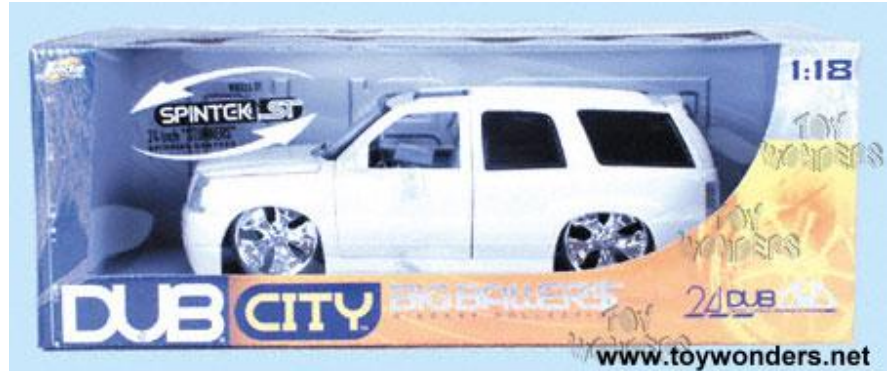

Item#: 63102WS

63102WS JADA DUB City - 2002 Cadillac Escalade. 1:18 scale diecast model car. This 2002 Escalade is 11" long x 4.25"W x 4"H, free wheel, diecast metal SUV w/ [Spintek Stunner](#) rims. Openable side, rear doors & hood. Sits on plaque. Low profile; Street low rider. Big Ballers. This 2002 DUB City Cadillac Escalade is manufactured by Jada Toys. Dubcity. 63102 in Pearl WHITE color. Individually packed in a window box. GM is a trademark of the General Motors Corporation.