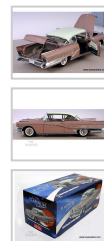

(Click to see larger image and other views)

Previous Item

Next Item

Customers that have purchased this product have also considered:

[Signature Models - Buick Hood Ornament \(1931\) 18019H](#)

MSRP \$32.99