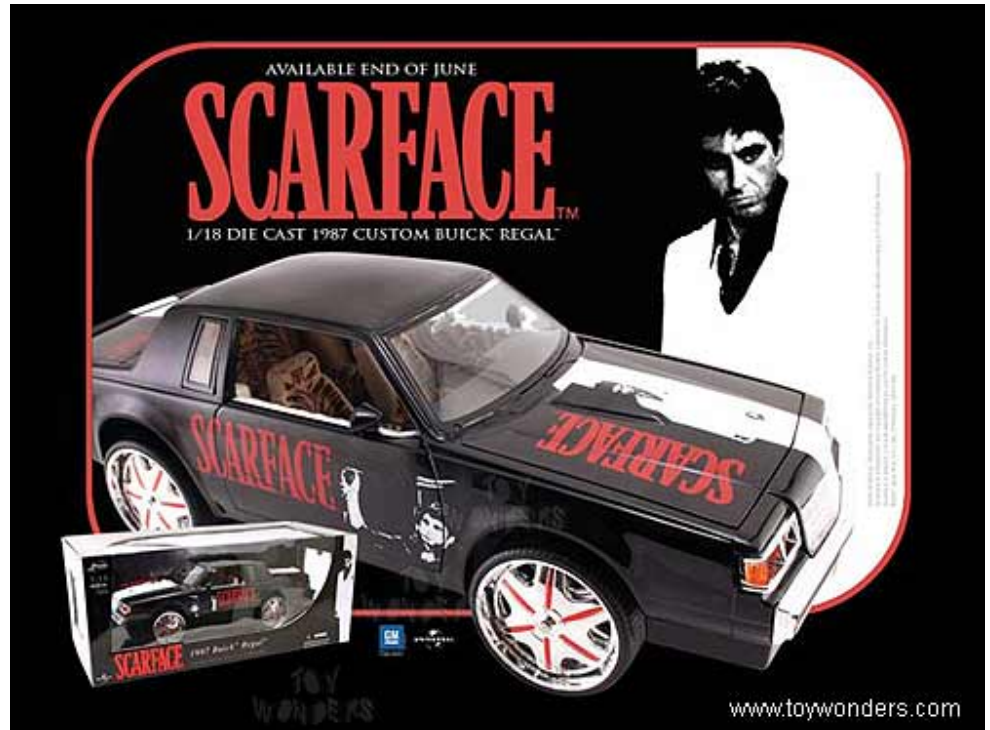

DIECAST

TOYS

NEW ARRIVALS

CUSTOM IMPRINTING

SPECIALS

LINKS

Toy Wonders: Your Wholesale Source for Toys & Diecast 1/18 1/24 1/32 & 1/64 scale collector model cars

Jada Toys Scarface - Buick Regal Hard Top (1987, 1:18, Black) 91460

[Our Products: Vehicle Scales](#) > [1:18 Scale](#)

Item#: 91460

91460 Jada Toys Scarface - 1987 Buick Regal Hard Top. 1:18 scale diecast model movie car. This Scar Face Buick Regal is an 11"Lx 4"Wx 3.25"H die cast limited edition collection with openable doors, hood & trunk. Sits on a display plaque. This Buick Regal is manufactured by Jada Toys. 91460 in BLACK color. Individually packed in a window box. Box size: 14.25"Lx 6.75"Wx 6"H. GM is a trademark of the General Motors Corporation.

Scarface is an unforgettable icon of money, power and extravagance, with Al Pacino's mesmerizing performance as Toy Montana - one of the most ruthless gangsters ever depicted on film. The gripping 1983 crime epic has transcended generations, and its influence on popular culture continues today with Scarface still widely perceived as the ultimate gangster film.

To see other Scarface cars ([click here](#)).

To see other die-cast entertainment movie cars ([click here](#)).

To see more Jada collector die-cast models ([click here](#)).

Case pack: 4 pcs.
Price quoted is for 1 pcs.

MSRP: $39.99

[Add to Wishlist](#)

NOTE: Any color information presented is deemed accurate by not guaranteed.

(Click to see larger image and other views)