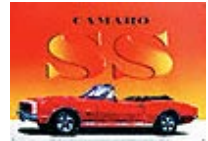

[Tin Sign: Chevrolet Camaro SS M289](#)

MSRP $12.95