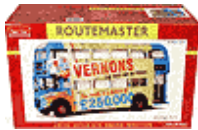

Case pack: 2 pcs.

Price quoted is for 1 pcs.

MSRP: \$175.00

[Add to Wishlist](#)

NOTE: Any color information presented is deemed accurate by not guaranteed.

[Previous Item](#)

[Next Item](#)

Customers that have purchased this product have also considered: