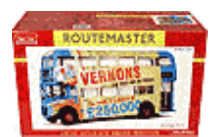

[Sun Star - Routemaster Bus RM 686 - WLT 686 Vernon's Pools (1958, 1:24, Blue) 2905](#)

MSRP $144.00