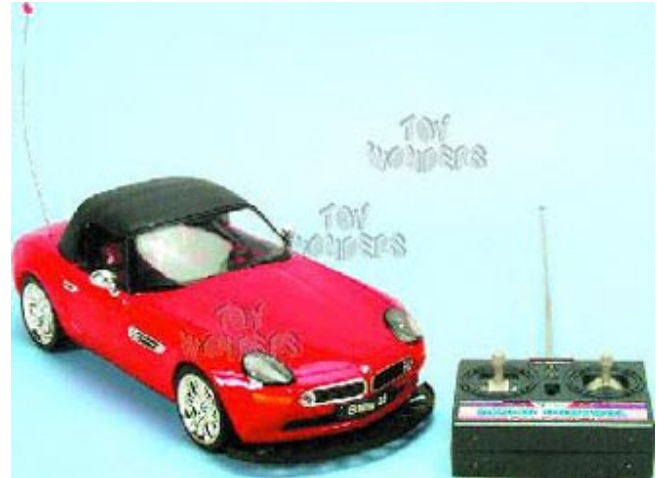

Toy Wonders, Inc
234 Moonachie Rd./Moonachie, NJ 07074
www.toywonders.com

Search

[about us](#) [contact us](#) [FAQ](#) [adv. search](#) [view cart](#) [my account](#)

DIECAST

TOYS

[NEW ARRIVALS](#) | [CUSTOM IMPRINTING](#) | [SPECIALS](#) | [LINKS](#)

Toy Wonders: Your Wholesale Source for Toys & Diecast 1/18 1/24 1/32 & 1/64 scale collector model cars

R/C BMW Z-8 (1:12, Asstd.) GP910

[Our Products:](#) [Action Toys](#) > [Radio Controlled](#)

Item#: GP910

GP910 R/C BMW Z-8. 15" dual channel radio controlled BMW convertible sports car. Full function allows the sports car to be driven in all directions with turbo speed. Requires 1 "9V" & 8 "AA" batteries. Assorted colors. 18 kilometer/hour (11.18 mph). Note: This item contains no diecast metal.

To see more BMW die-cast collector models ([click here](#)).

Case pack: 4 pcs.
Sold by the case.
Price quoted is for 1 case.

MSRP: $220.00

[Add to Wishlist](#)

NOTE: Any color information presented is deemed accurate by not guaranteed.

[Previous Item](#)

[Next Item](#)

Customers that have purchased this product have also considered:

[R/C BMW Z-3 Roadster (14.75", Asstd.) GP895](#)

MSRP $220.00

[R/C Mercedes Benz CLK-LM (1998, 1:12) GP904](#)

MSRP $220.00

[R/C Mercedes Benz CLK-LM (1998, 1:10) GP908](#)

MSRP $240.00

[R/C Porsche 911 GT2 (1:12, Asstd.) GP921](#)

MSRP $220.00